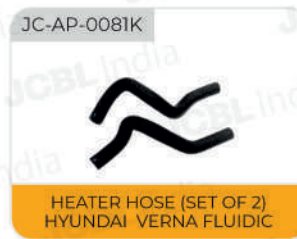

JCBL India

your global partner

HYUNDAI i20