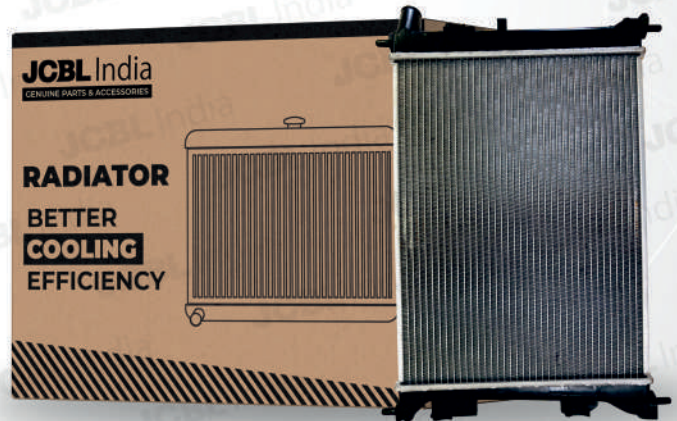

PRODUCT PACKAGING